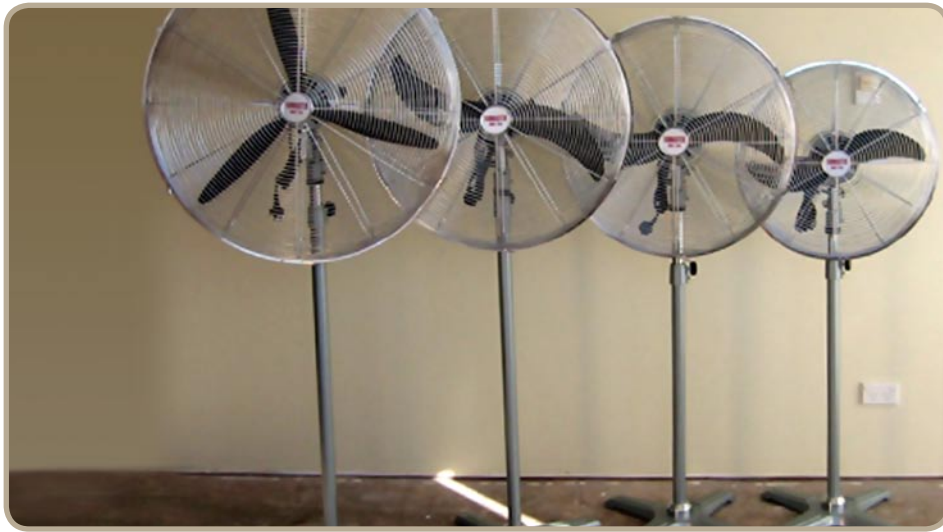

STM STUDIO SUPPLIES *By professionals for professionals*

18 Dawson Street Naremburn NSW 2065 **T:** 02 9439 9060 **F:** 02 9439 9063 **E:** sales@stmstudiosupplies.com **W:** www.stmstudiosupplies.com

FANMASTER PEDESTAL FANS

PEDESTAL FANS

Classic and Traditional the Fanmaster Pedestal Fans are designed as an industrial fan. Their robust construction is still great looking and the heavy duty base will stay stable throughout the most vigorous dance routine.

Price List & Specifications

Mfr No.	Diameter	Air Volume	Weight	Motor/ Watts	Price
IFP500	500mm(20")	2166ltrs/s	17kg	130	$225.00
IFP600	600mm(24")	3250ltrs/s	18kg	170	$235.66
IFP650	650mm(26")	3666ltrs/s	28kg	187	$250.00
IFP750	750mm(30")	5033ltrs/s	28kg	240	$ 310.00

All prices + 10% GST and excluding delivery.