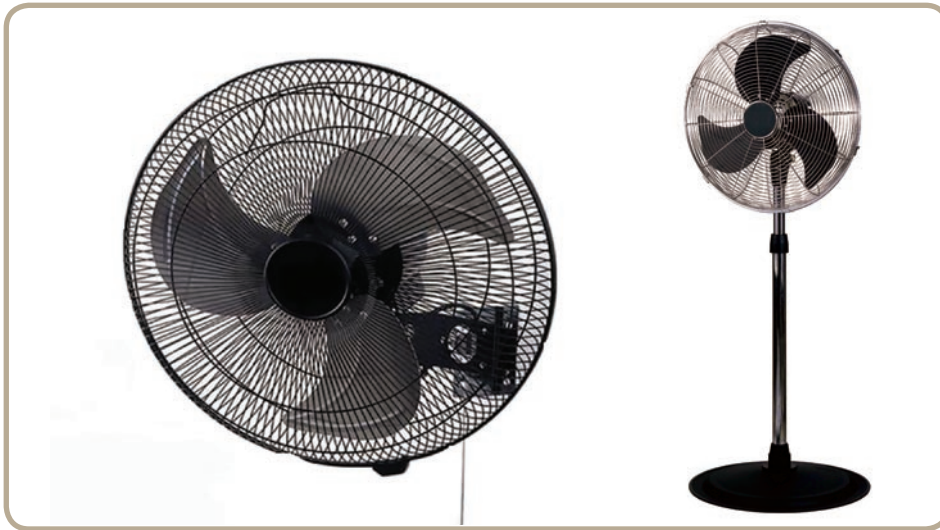

STM STUDIO SUPPLIES *By professionals for professionals*

18 Dawson Street Naremburn NSW 2065 **T:** 02 9439 9060 **F:** 02 9439 9063 **E:** sales@stmstudiosupplies.com **W:** www.stmstudiosupplies.com

FANMASTER COMMERCIAL FAN

COMMERCIAL FAN

These high quality commercial fans are a cost effective and efficient way to cool your studio. They are good looking, less obtrusive than the Industrial model and cheaper as well.

- Wall fan has knob and pull cord switch for safe and easy operation
- Elegant styling
- Oscillating or fixed positions
- Height adjustable Pedestal (110cm to 150cm)

Model No	Description	List Price
ICF-450P	Commercial Fan 450mm Pedestal 3 speed Oscillating	$150.00
ICF-450W	Commercial Fan 450mm Wall Mt 3 Speed Oscillating	$135.00
ICF-450PS	Commercial Fan 450mm Pedestal 3 Speed with Silver blade	$160.00
ICF-450WS	Commercial Fan 450mm Wall Mt 3 Speed w/ Silver Blade	$145.00

All prices + 10% GST and excluding delivery.